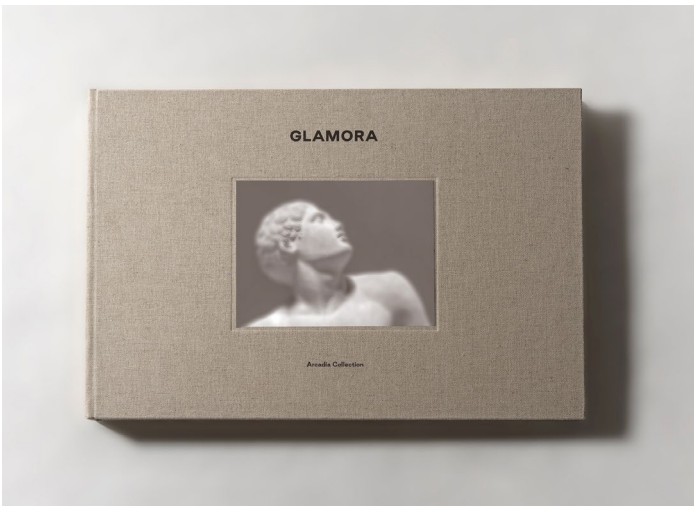

Special Editions – Single Artbook

Arcadia Collection

Net price € 220

Madama Butterfly Collection

Net price: € 220

Divina Collection

Net price: € 220

Komorebi Collection

Net price: € 220

Hydra Collection

Net price: € 220

The prices indicated are to be understood as excluding VAT and transport