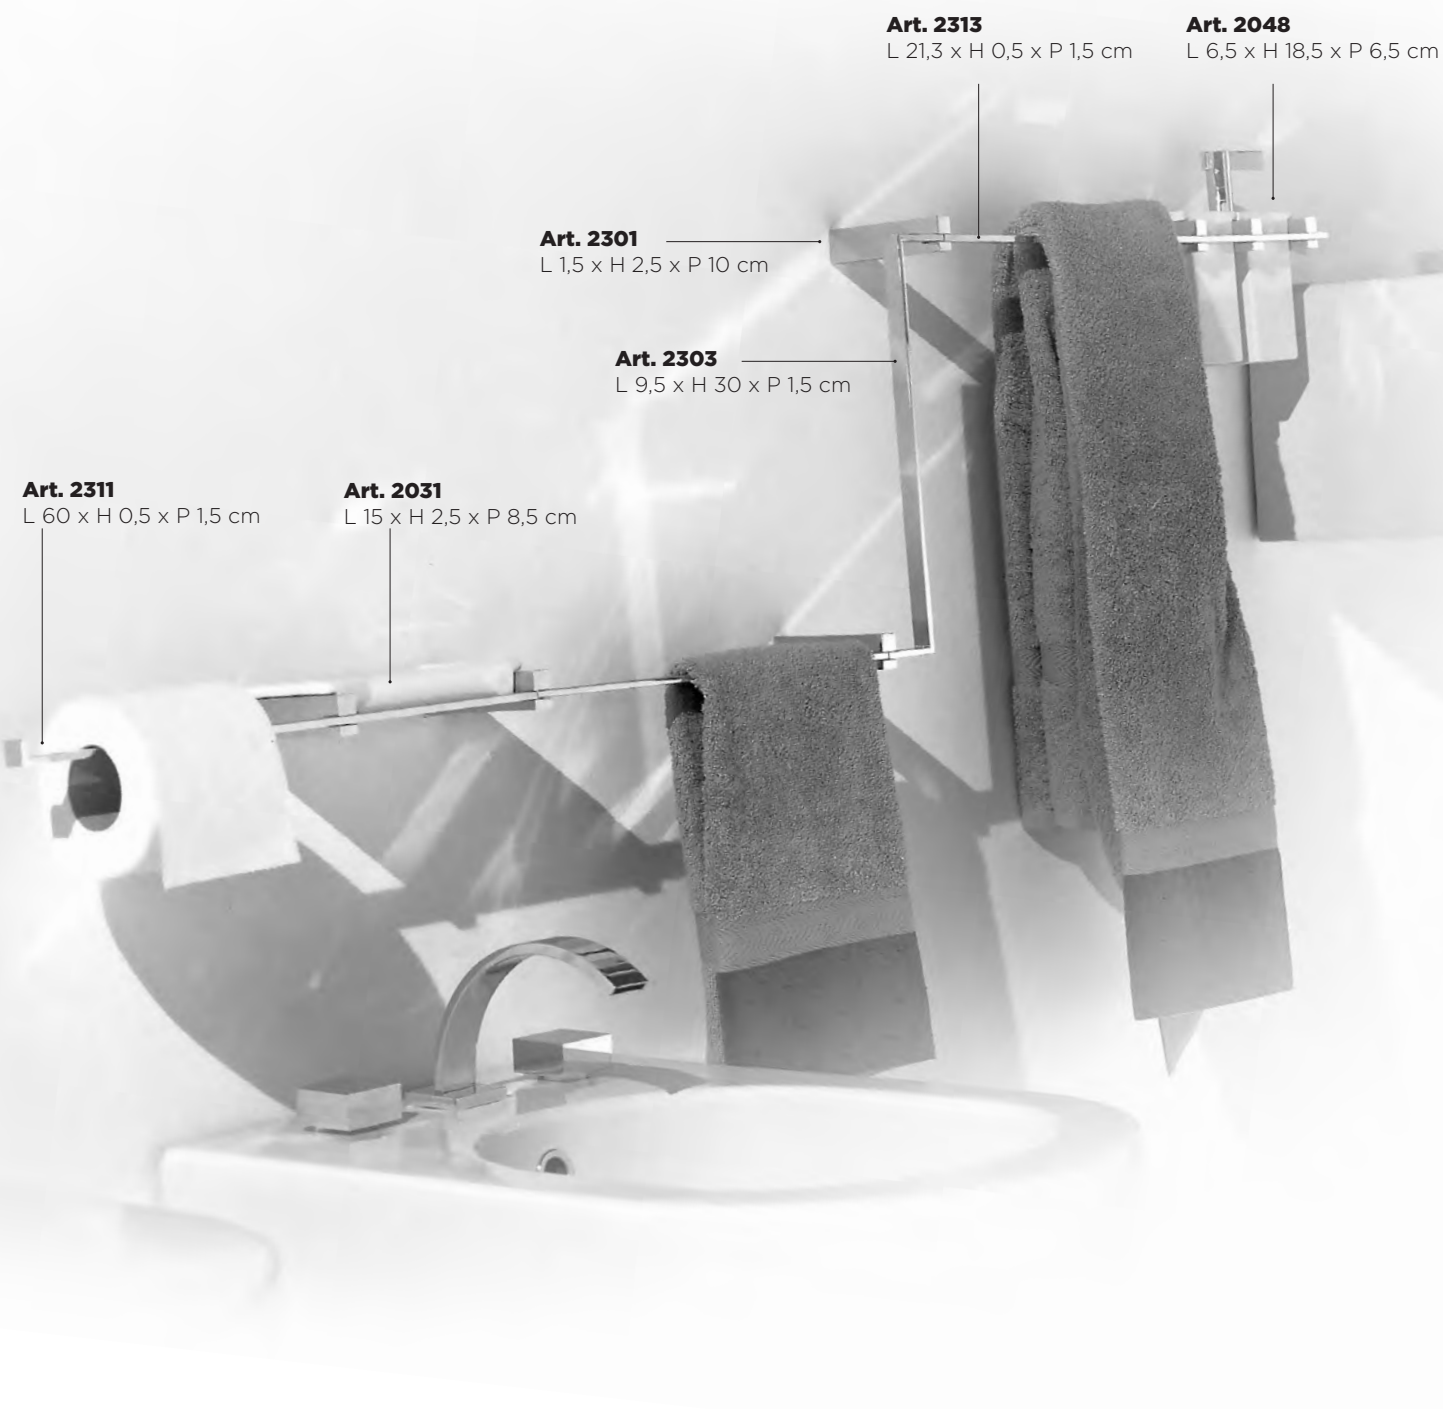

ON-LINE COMPONIBLE

DESIGN **PAOLO SCHICCHI**

(Group Code 122)

Prices expressed in euros VAT. excluded

Different custom made bars are available and can be produced choosing among a wide range of modular elements to be combined; for customized stands or any other special requires please contact us and we will tell you feasibility and price.

EXAMPLE OF INSTALLATION