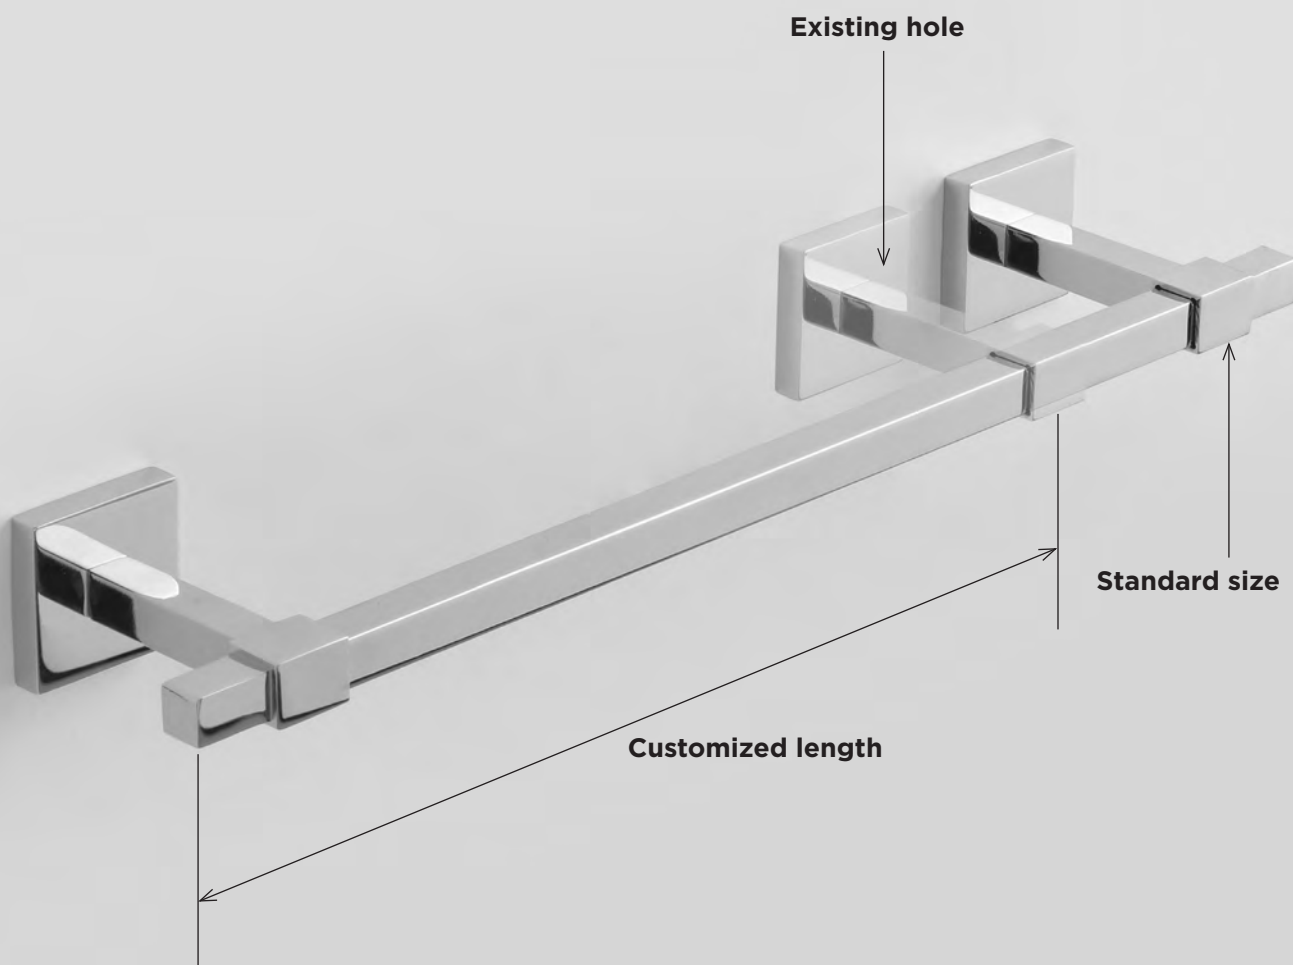

www.bertocci.it

VISIT WEB SITE

USE OF EXISTING DRILLING

All the accessories from Settecento, Cinquecento, Scacco and Easy collection are supplied with dowels screws for wall mounting and their length can be adapted to use the existing holes on the wall. Perfect solution to replace your old towel holder. Simple, easy and fast mounting. Gluing kit optional.