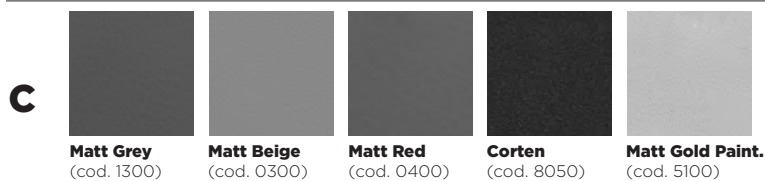

MOON

DESIGN **STUDIO PICUBO**

(Group Code 147)

FINISHES

! The ladders are **ONLY** available in these finishes

! The ladders are **ONLY** available in these finishes

N.B.

The ladders are only available in **Group B + C** finishes