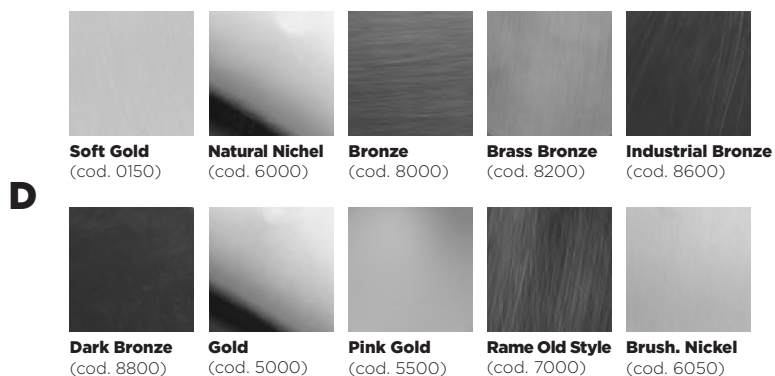

COMPLEMENTS

White ceramic

Black ceramic