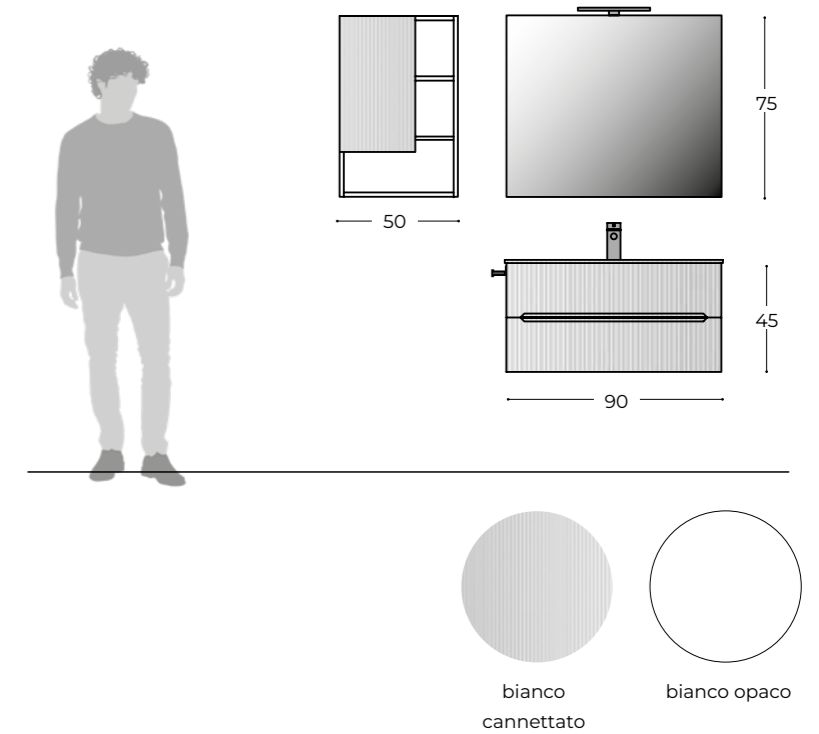

The RIBBED door modernise completely the EASY collection. Thanks to a three-dimensional effect which plays with lights and shadows the ribbed door gives an elegant movement to the bathroom furniture. This detail enriches the composition combining modernity and tradition.