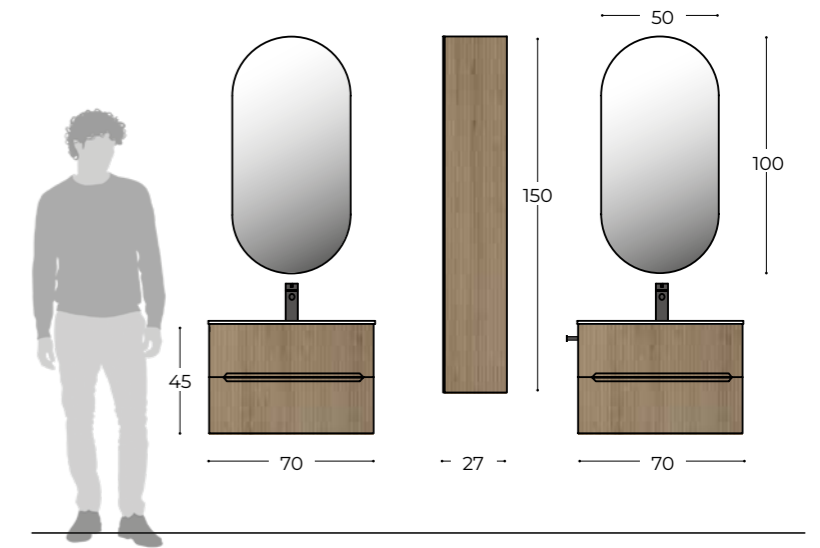

composition EC.05

L 70 H 45 P 46

EC07CS Base portalavabo EASY CANNETTATO 2 cassetti L.70 H.45 P.46 rovere chiaro
L407CMO Lavabo mineralmarmo Vasca CX L.70 H.1,3 P.46 bianco opaco
SH0510 Specchiera HERMES L.50 H.100 P.6,5 nero opaco

PAV04 Portasciugamani laterale VELA L.40 H.4,5 P.7 nero opaco

CC15RO Colonna EASY CANNETTATA reversibile 1 anta L.27 H.150 P.20 rovere chiaro

EC07CS EASY RIBBED base unit for washbasin W.70 H.45 D.46 2 drawers rovere chiaro

L407CMO Washbasin mineralmarble W.70 H.1,3 D.46 CENTRAL BASIN matt white

SH0510 HERMES mirror W.50 H.100 D.6,5 matt black

PAV04 Side towel rail VELA W.40 H.4,5 D.7 matt black

CC15RO Reversible RIBBED column cabinet 1 door W.27 H.150 D.20 rovere chiaro