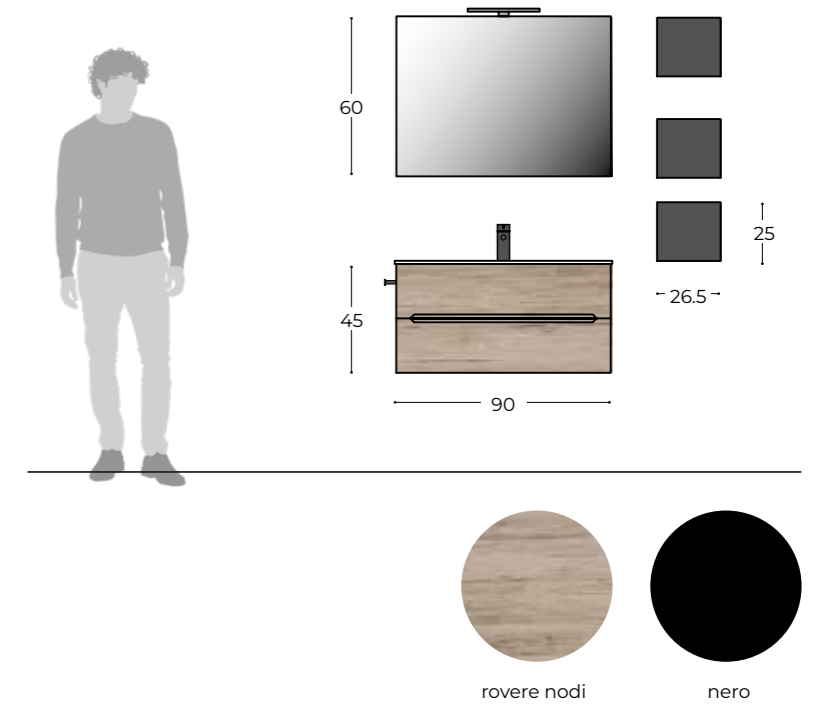

composition EA.02

L.90 H.45 P.46

EA09CS Base portalavabo EASY AFRODITE 2 cassetti L.90 H.45 P.46 rovere nodi

LEA09CC Lavabo EASY ceramica L.91 H.1,3 P.46 VASCA CX bianco lucido

SE0906S Specchiera filo lucido L.90 H.60 P.2,5

KI030L Lampada KIRA led L.30 H.4 P.10

PGM26 Pensile a Giorno metallo L.26,5 H.25 P.12 nero opaco (x3)

PAV04 Portasciugamani Laterale VELA L.40 H.4,5 P.7 nero opaco

EA09CS EASY AFRODITE base unit for washbasin W.90 H.45 D.46 2 drawers rovere nodi

LEA09CC EASY washbasin ceramic W.91 H.1,3 D.46 CENTRAL BASIN gloss white

SE0906S Polished edge mirror W.90 H.60 D.2,5

KI030L Led lamp KIRA W.30 H.4 D.10

PGM26 Metal open wall unit W.26,5 H.25 D.12 matt black (x3)

PAV04 Side towel rail VELA W.40 H.4,5 D.7 matt black